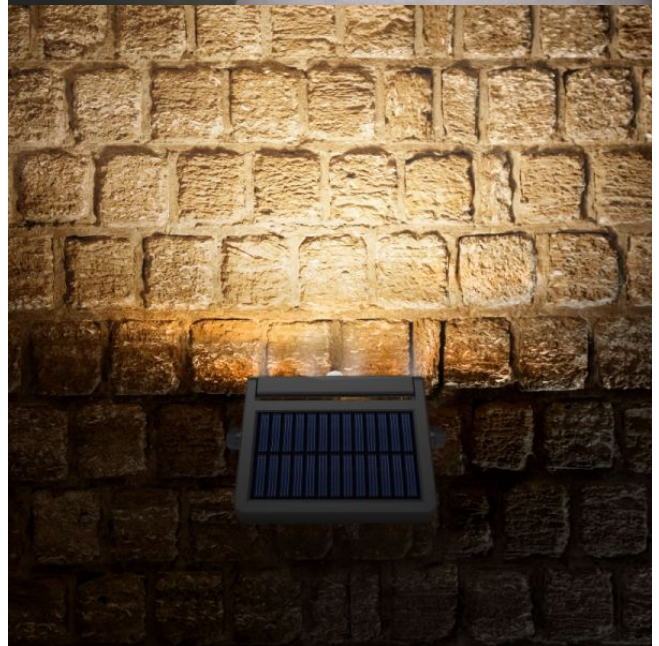

VIDEX®

VIDEX VL-WLSO-025-S

INDEX: VL-WLSO-025-S