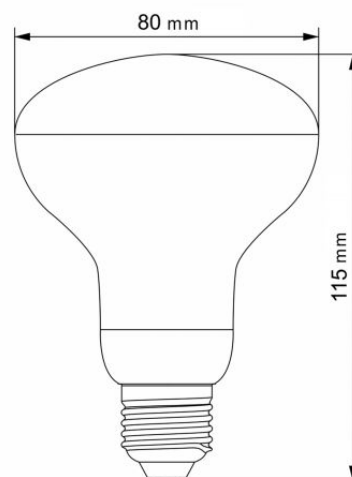

VIDEX®

VIDEX-E27-R80-9W-FITO

INDEX: VLE-R80FF-09271

Depth	80 mm
Outer box	20 pcs.
Unit nett weight	45g
In the package	1 pc.

Signs marking goods

Packaging marking

Recycling of waste, CE, Not suitable for use under moisture, Utilization

We reserve the right to make technical changes. The data contained in this material is not legally binding.

Allegra opt Sp. z o.o., ul. Mierzeja Wiślana 11,
30-732 Krakow, Poland.