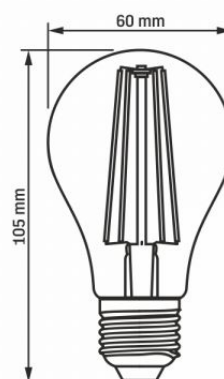

VIDEX®

360°

Ra ≥ 40

20 000 h

ON/OFF
20 000

Not Dimmable

No Flicker

Free

IP20

WARRANTY 2 YEARS

BICOLOR

1200K

Type of light source

Dimmable	no
Directional or non-directional light source	NDLS
Mains or non-mains light source	MLS
Colour-tuneable light source (CTLS)	-
Technology	LED

Electrical parameters

On-mode power (Pon)	8 W
Rated voltage, frequency	AC 220-240 V, 50/60 Hz
Rated current	70 mA
Displacement factor (cos φ1)	0.5
Survival factor	0.9

Photometric parameters

Correlated color temperature	1200K (bicolor)

VIDEX-E27-A60-8W-FITO

INDEX: VLE-A60FF-08271

Beam angle	360°
Color rendering index (CRI)	Ra > 40
Lifetime	20000 h
On/Off cycles	20000
Useful luminous flux of the light source reference	in a sphere (360°)
Chromaticity coordinates (x)	0.485
Chromaticity coordinates (y)	0.427
R9 colour rendering index value	36
The lumen maintenance factor	≥94.8%
Flicker metric (Pst LM)	≤1
Stroboscopic effect metric (SVM)	≤0.4
CRI Min	-209
CRI Max	92

Additional information

Place of application	indoor
Operating temperature range	-20° +40°C
Mercury content	Does not contain
Ingress protection	IP20

Dimensions

EAN	5904405540022
Height	105 mm
Depth	60 mm
Width	60 mm
Outer box	20 pcs.

VIDEX®

VIDEX-E27-A60-8W-FITO

INDEX: VLE-A60FF-08271

Unit nett weight 31g

In the package 1 pc.

We reserve the right to make technical changes. The data contained in this material is not legally binding.

Allegro opt Sp. z o.o., ul. Mierzeja Wiślana 11,
30-732 Krakow, Poland.

Date: 9.10.2024